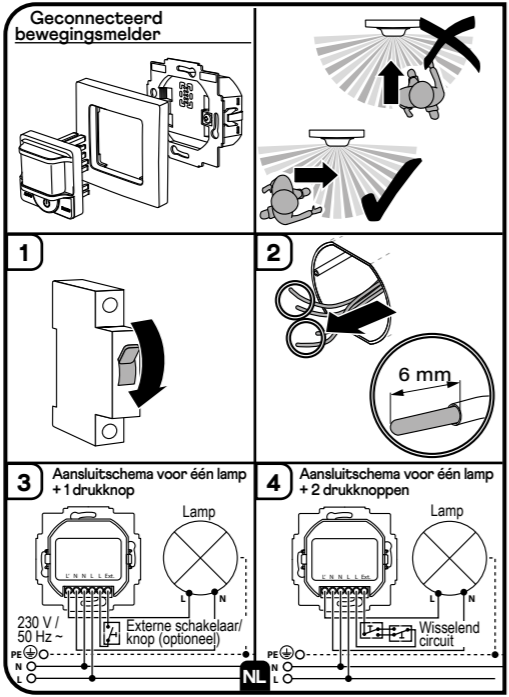

DE E-Mail: service.de@homepilot-smarthome.com (Deutschland)
service.at@homepilot-smarthome.com (Österreich)
service.ch@homepilot-smarthome.com (Schweiz)

EN Email: service.en@homepilot-smarthome.com

NL E-mail: service.nl@homepilot-smarthome.com

FR Email: service.fr@homepilot-smarthome.com

DELTA DORE RADEMACHER GmbH
Buschkamp 7
46414 Rhede (Germany)

DE
EN
NL
FR
IT
ES
PL
CS
SV

Quick User Guide
Bewegingsmelder smart