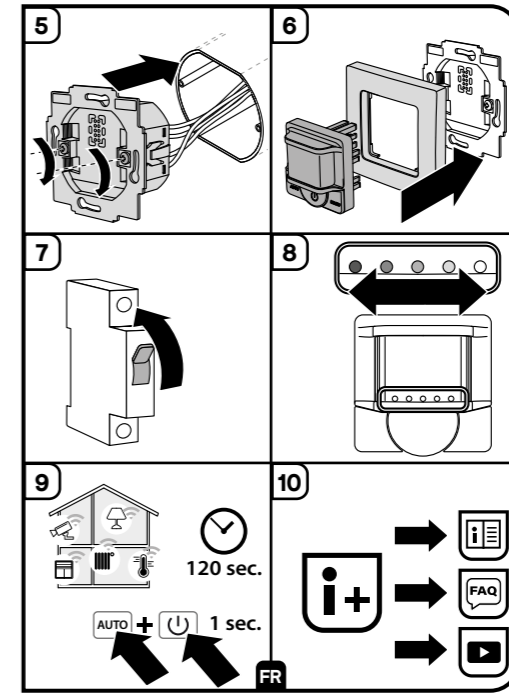

DE E-Mail: service.de@homepilot-smarthome.com (Deutschland)
service.at@homepilot-smarthome.com (Österreich)
service.ch@homepilot-smarthome.com (Schweiz)

EN Email: service.en@homepilot-smarthome.com

NL E-mail: service.nl@homepilot-smarthome.com

FR Email: service.fr@homepilot-smarthome.com

DELTA DORE RADEMACHER GmbH
Buschkamp 7
46414 Rhede (Germany)

DE
EN
NL
FR
IT
ES
PL
CS
SV

Quick User Guide
Bewegingsmelder smart