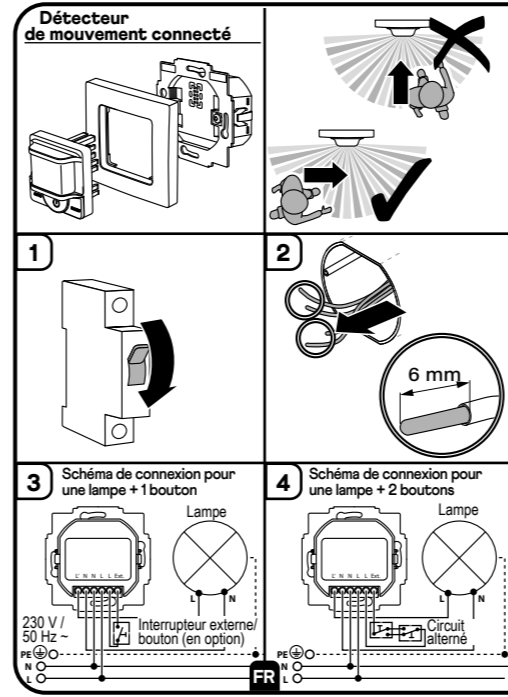

DE E-Mail: service.de@homepilot-smarthome.com (Deutschland)
service.at@homepilot-smarthome.com (Österreich)
service.ch@homepilot-smarthome.com (Schweiz)

EN Email: service.en@homepilot-smarthome.com

NL E-mail: service.nl@homepilot-smarthome.com

FR Email: service.fr@homepilot-smarthome.com

DELTA DORE RADEMACHER GmbH
Buschkamp 7
46414 Rhede (Germany)

DE
EN
NL
FR
IT
ES
PL
CS
SV

Quick User Guide
Bewegingsmelder smart