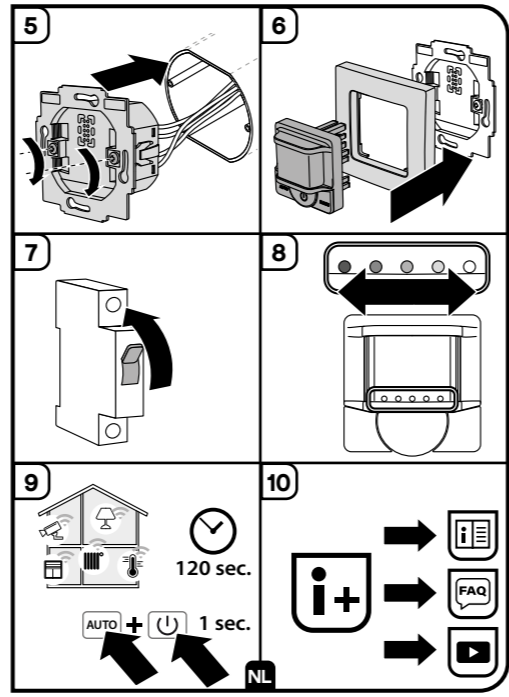

DE E-Mail: service.de@homepilot-smarthome.com (Deutschland)
service.at@homepilot-smarthome.com (Österreich)
service.ch@homepilot-smarthome.com (Schweiz)

EN Email: service.en@homepilot-smarthome.com

NL E-mail: service.nl@homepilot-smarthome.com

FR Email: service.fr@homepilot-smarthome.com

DELTA DORE RADEMACHER GmbH
Buschkamp 7
46414 Rhede (Germany)

DE
EN
NL
FR
IT
ES
PL
CS
SV

Quick User Guide
Bewegingsmelder smart