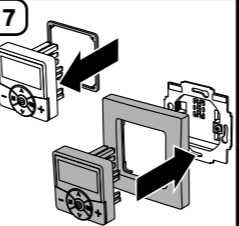

DE E-Mail: service.de@homepilot-smarthome.com (Deutschland)
service.at@homepilot-smarthome.com (Österreich)
service.ch@homepilot-smarthome.com (Schweiz)

EN Email: service.en@homepilot-smarthome.com

NL E-mail: service.nl@homepilot-smarthome.com

FR Email: service.fr@homepilot-smarthome.com

DELTA DORE RADEMACHER GmbH
Buschkamp 7
46414 Rhede (Germany)