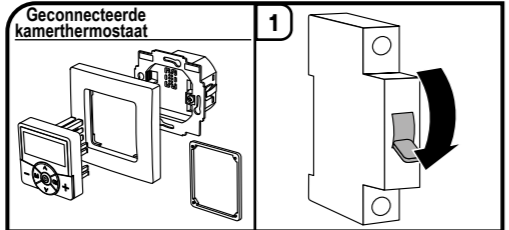

DE E-Mail: service.de@homepilot-smarthome.com (Deutschland)
service.at@homepilot-smarthome.com (Österreich)
service.ch@homepilot-smarthome.com (Schweiz)

EN Email: service.en@homepilot-smarthome.com

NL E-mail: service.nl@homepilot-smarthome.com

FR Email: service.fr@homepilot-smarthome.com

DELTA DORE RADEMACHER GmbH
Buschkamp 7
46414 Rhede (Germany)