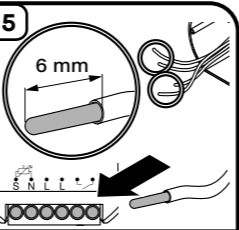

DE E-Mail: service.de@homepilot-smarthome.com (Deutschland)
service.at@homepilot-smarthome.com (Österreich)
service.ch@homepilot-smarthome.com (Schweiz)

EN Email: service.en@homepilot-smarthome.com

NL E-mail: service.nl@homepilot-smarthome.com

FR Email: service.fr@homepilot-smarthome.com

DELTA DORE RADEMACHER GmbH
Buschkamp 7
46414 Rhede (Germany)