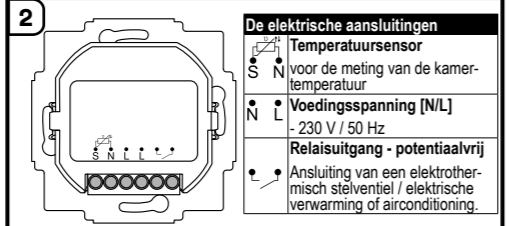

DE E-Mail: service.de@homepilot-smarthome.com (Deutschland)
service.at@homepilot-smarthome.com (Österreich)
service.ch@homepilot-smarthome.com (Schweiz)

EN Email: service.en@homepilot-smarthome.com

NL E-mail: service.nl@homepilot-smarthome.com

FR Email: service.fr@homepilot-smarthome.com

DELTA DORE RADEMACHER GmbH
Buschkamp 7
46414 Rhede (Germany)