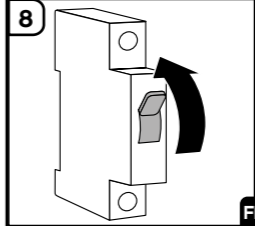

DE E-Mail: service.de@homepilot-smarthome.com (Deutschland)
service.at@homepilot-smarthome.com (Österreich)
service.ch@homepilot-smarthome.com (Schweiz)

EN Email: service.en@homepilot-smarthome.com

NL E-mail: service.nl@homepilot-smarthome.com

FR Email: service.fr@homepilot-smarthome.com

DELTA DORE RADEMACHER GmbH
Buschkamp 7
46414 Rhede (Germany)