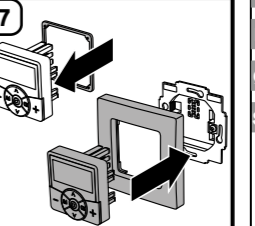

DE E-Mail: service.de@homepilot-smarthome.com (Deutschland)
service.at@homepilot-smarthome.com (Österreich)
service.ch@homepilot-smarthome.com (Schweiz)

EN Email: service.en@homepilot-smarthome.com

NL E-mail: service.nl@homepilot-smarthome.com

FR Email: service.fr@homepilot-smarthome.com

DELTA DORE RADEMACHER GmbH
Buschkamp 7
46414 Rhede (Germany)