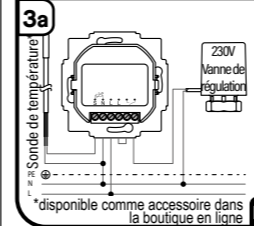

DE E-Mail: service.de@homepilot-smarthome.com (Deutschland)
service.at@homepilot-smarthome.com (Österreich)
service.ch@homepilot-smarthome.com (Schweiz)

EN Email: service.en@homepilot-smarthome.com

NL E-mail: service.nl@homepilot-smarthome.com

FR Email: service.fr@homepilot-smarthome.com

DELTA DORE RADEMACHER GmbH
Buschkamp 7
46414 Rhede (Germany)