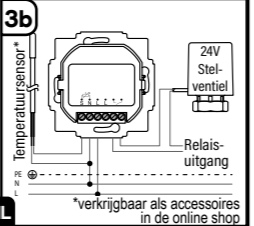

DE E-Mail: service.de@homepilot-smarthome.com (Deutschland)
service.at@homepilot-smarthome.com (Österreich)
service.ch@homepilot-smarthome.com (Schweiz)

EN Email: service.en@homepilot-smarthome.com

NL E-mail: service.nl@homepilot-smarthome.com

FR Email: service.fr@homepilot-smarthome.com

DELTA DORE RADEMACHER GmbH
Buschkamp 7
46414 Rhede (Germany)