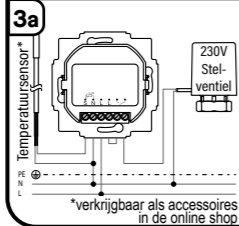

DE E-Mail: service.de@homepilot-smarthome.com (Deutschland)
service.at@homepilot-smarthome.com (Österreich)
service.ch@homepilot-smarthome.com (Schweiz)

EN Email: service.en@homepilot-smarthome.com

NL E-mail: service.nl@homepilot-smarthome.com

FR Email: service.fr@homepilot-smarthome.com

DELTA DORE RADEMACHER GmbH
Buschkamp 7
46414 Rhede (Germany)