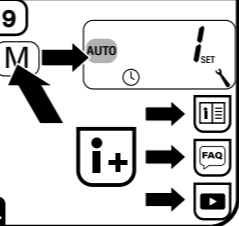

DE E-Mail: service.de@homepilot-smarthome.com (Deutschland)
service.at@homepilot-smarthome.com (Österreich)
service.ch@homepilot-smarthome.com (Schweiz)

EN Email: service.en@homepilot-smarthome.com

NL E-mail: service.nl@homepilot-smarthome.com

FR Email: service.fr@homepilot-smarthome.com

DELTA DORE RADEMACHER GmbH
Buschkamp 7
46414 Rhede (Germany)