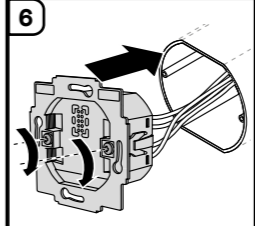

DE E-Mail: service.de@homepilot-smarthome.com (Deutschland)
service.at@homepilot-smarthome.com (Österreich)
service.ch@homepilot-smarthome.com (Schweiz)

EN Email: service.en@homepilot-smarthome.com

NL E-mail: service.nl@homepilot-smarthome.com

FR Email: service.fr@homepilot-smarthome.com

DELTA DORE RADEMACHER GmbH
Buschkamp 7
46414 Rhede (Germany)