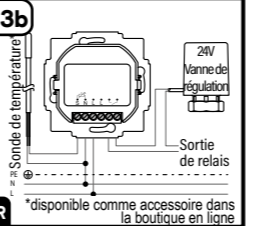

DE E-Mail: service.de@homepilot-smarthome.com (Deutschland)
service.at@homepilot-smarthome.com (Österreich)
service.ch@homepilot-smarthome.com (Schweiz)

EN Email: service.en@homepilot-smarthome.com

NL E-mail: service.nl@homepilot-smarthome.com

FR Email: service.fr@homepilot-smarthome.com

DELTA DORE RADEMACHER GmbH
Buschkamp 7
46414 Rhede (Germany)