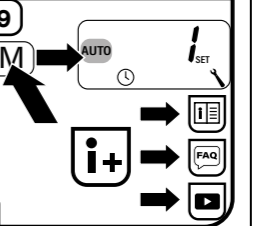

DE E-Mail: service.de@homepilot-smarthome.com (Deutschland)
service.at@homepilot-smarthome.com (Österreich)
service.ch@homepilot-smarthome.com (Schweiz)

EN Email: service.en@homepilot-smarthome.com

NL E-mail: service.nl@homepilot-smarthome.com

FR Email: service.fr@homepilot-smarthome.com

DELTA DORE RADEMACHER GmbH
Buschkamp 7
46414 Rhede (Germany)