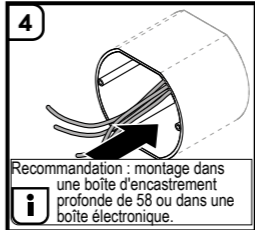

DE E-Mail: service.de@homepilot-smarthome.com (Deutschland)
service.at@homepilot-smarthome.com (Österreich)
service.ch@homepilot-smarthome.com (Schweiz)

EN Email: service.en@homepilot-smarthome.com

NL E-mail: service.nl@homepilot-smarthome.com

FR Email: service.fr@homepilot-smarthome.com

DELTA DORE RADEMACHER GmbH
Buschkamp 7
46414 Rhede (Germany)