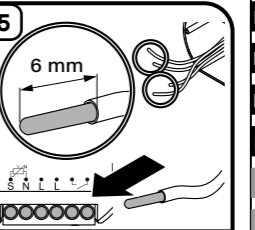

DE E-Mail: service.de@homepilot-smarthome.com (Deutschland)
service.at@homepilot-smarthome.com (Österreich)
service.ch@homepilot-smarthome.com (Schweiz)

EN Email: service.en@homepilot-smarthome.com

NL E-mail: service.nl@homepilot-smarthome.com

FR Email: service.fr@homepilot-smarthome.com

DELTA DORE RADEMACHER GmbH
Buschkamp 7
46414 Rhede (Germany)