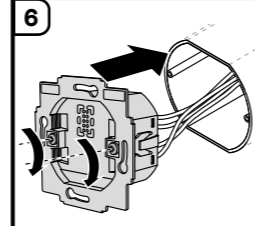

DE E-Mail: service.de@homepilot-smarthome.com (Deutschland)
service.at@homepilot-smarthome.com (Österreich)
service.ch@homepilot-smarthome.com (Schweiz)

EN Email: service.en@homepilot-smarthome.com

NL E-mail: service.nl@homepilot-smarthome.com

FR Email: service.fr@homepilot-smarthome.com

DELTA DORE RADEMACHER GmbH
Buschkamp 7
46414 Rhede (Germany)