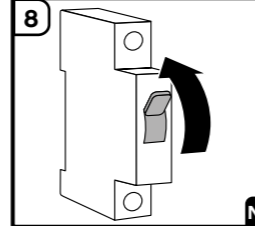

DE E-Mail: service.de@homepilot-smarthome.com (Deutschland)
service.at@homepilot-smarthome.com (Österreich)
service.ch@homepilot-smarthome.com (Schweiz)

EN Email: service.en@homepilot-smarthome.com

NL E-mail: service.nl@homepilot-smarthome.com

FR Email: service.fr@homepilot-smarthome.com

DELTA DORE RADEMACHER GmbH
Buschkamp 7
46414 Rhede (Germany)